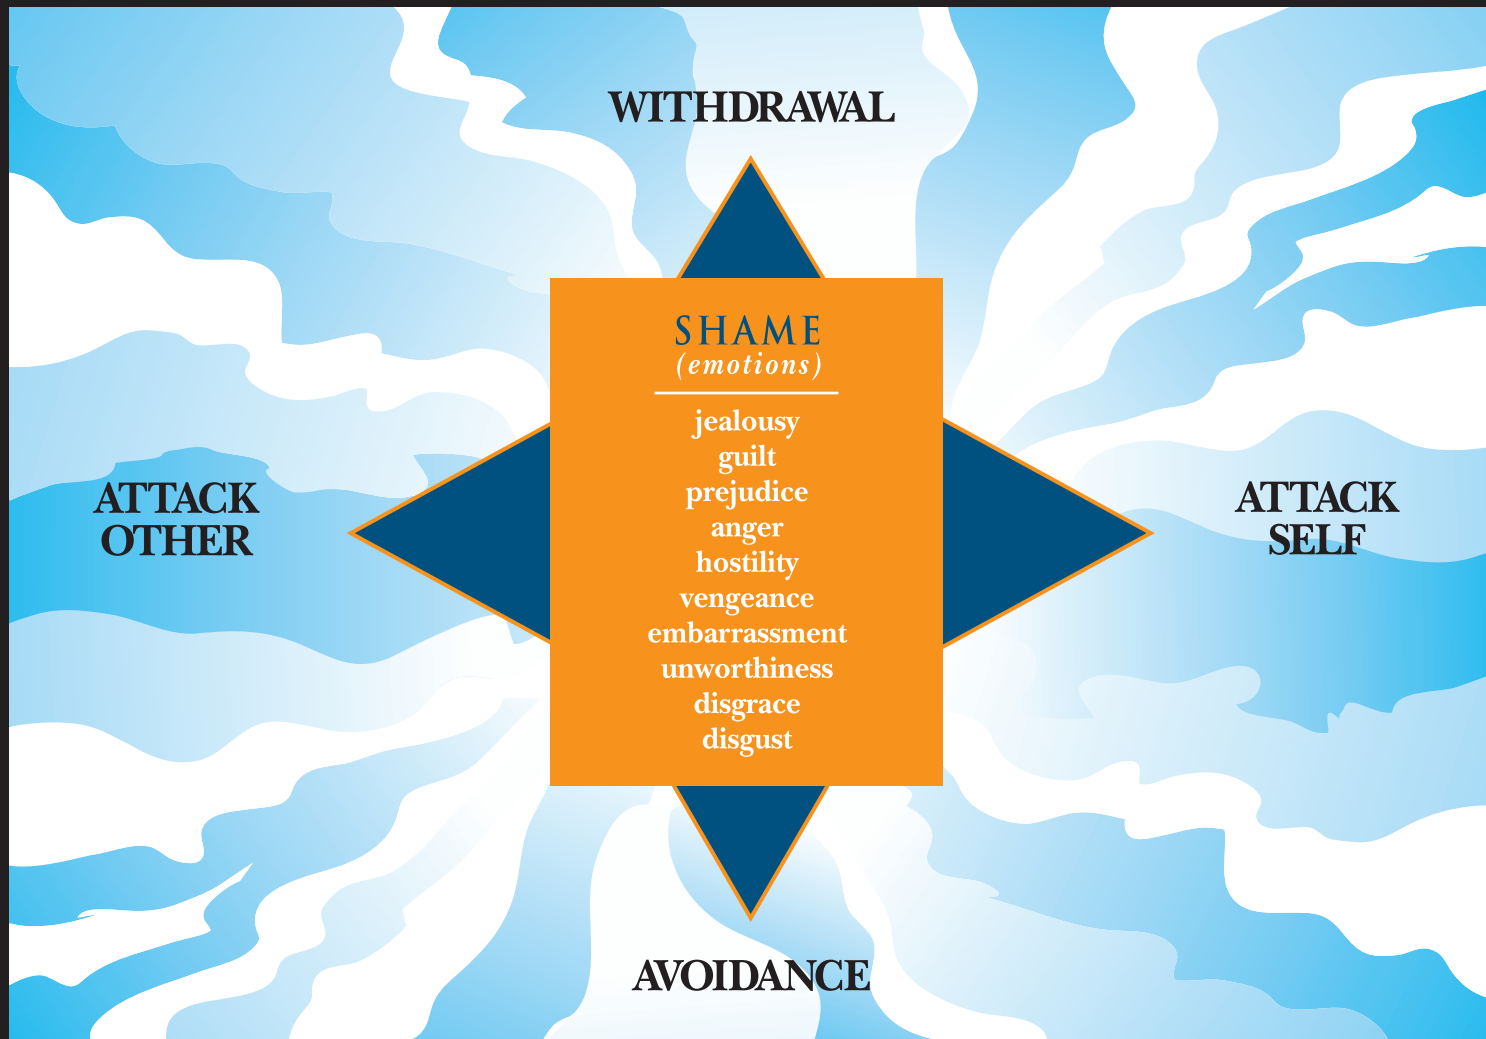

THE NAVIGATOR OF LIFE™

EMOTION MANAGEMENT